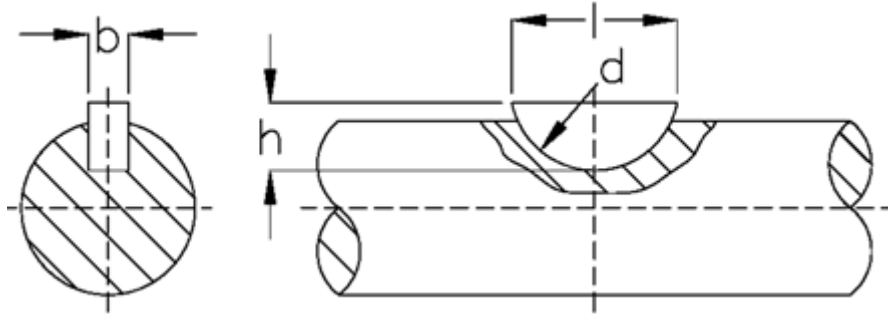

Article number: 09010524

Description: KLEE Woodruff key 4x7,5 DIN 6888

Measures

$b = 4.0$

$d = 19$

$h = 7.5$

$l = 18.57$